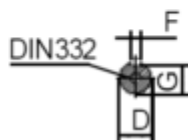

Data Sheet

Article number: 250300110415

Description: Kleedrive T3C 90S-4 1.1KW 1400 rpm
3x230/400V 50HZ IP55 B14 Eff=84,1%

Measures

AA = 178	K = Ø10	TBW = 114
AC = Ø176	L = 320	
AD = 231	M = 115	
D = Ø24	N = 95	
E = 50	P = 140	
F = 8	S = 3	
G = 20	TBH = 114	
HD = 141	TBS = 49	