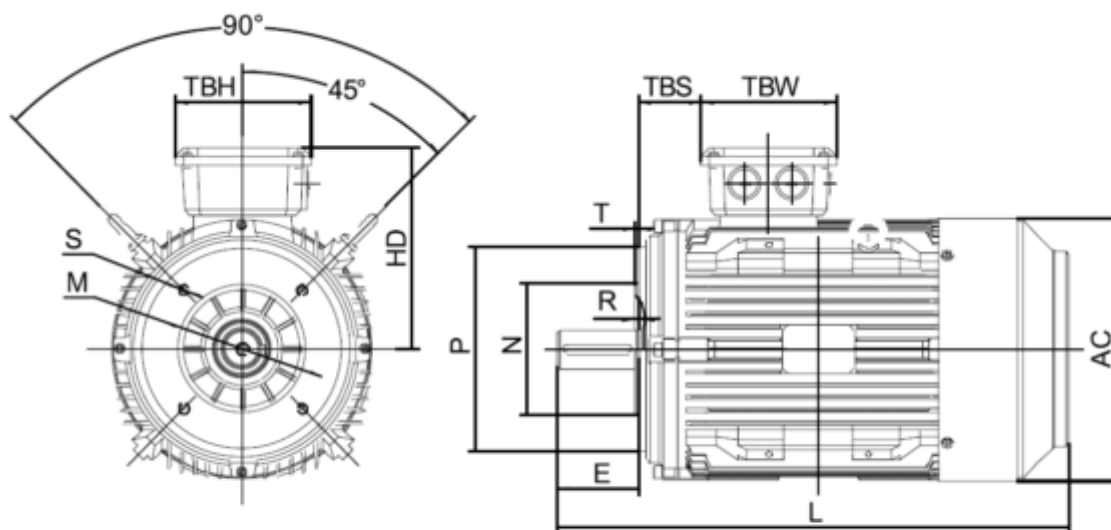

Data Sheet

Article number: 250300110415

Description: Kleedrive T3C 90S-4 1.1KW 1400 rpm
3x230/400V 50HZ IP55 B14 Eff=84,1%

Measures

AA = 178	K = Ø10	TBW = 114
AC = Ø176	L = 320	
AD = 231	M = 115	
D = Ø24	N = 95	
E = 50	P = 140	
F = 8	S = 3	
G = 20	TBH = 114	
HD = 141	TBS = 49	